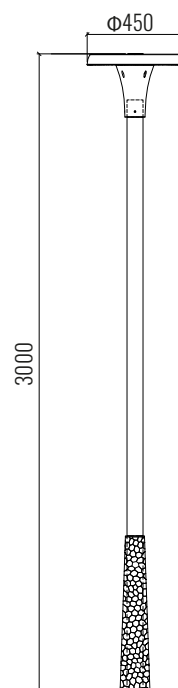

PRO	CRI ≥ 80	
AC100-277V 50/60Hz		3 Years

DIMENSION DRAW

Model:	Tredo
Format:	Cylindrical
Location:	Exterior
Wattage:	40W
Materials:	Aluminum
Led Color:	3000K / 4000K / 6500K
Product Dimension:	Φ450*H3000mm
IP Code:	65
Fixation:	Ground
CRI :	80
Lumen Output:	3845.3 LM
Frequency:	50/60 Hz